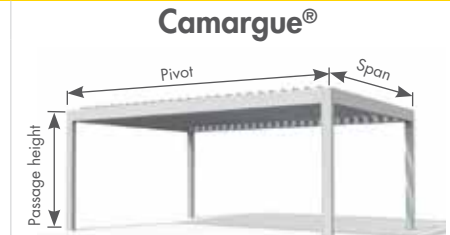

# Technical info

| Roof type   | Retractable watertight, translucent, sun-protection screen | Rotatable aluminium blades | Rotatable aluminium blades |
|---|--|----------------------------|----------------------------|
| <b>Dimensions</b>   |  |                            |                            |
| Max. width/pivot  | 6000   | 6045                       | 6100                       |
| Max. depth/span   | 6000   | 4000                       | 4000                       |
| Max. passage height   | 2500   | 2800                       | 2800                       |
| Joinable  | Joinable to max. width of 12 m                             | Not joinable               | Joinable to multiple parts |
| Min. slope  | 8°   | no slope (0°)              | no slope (0°)              |
| <b>Technical properties</b>                                     |  |                            |                            |
| Integrated water drainage                                       | standard (Incl. PVC drainage pipes in column)              | standard                   | standard                   |
| Integrated cables   | standard   | not applicable             | standard                   |
| Integrated motor  | standard   | not applicable             | standard                   |
| Switch operation  | not applicable   | optional                   | not applicable             |
| RTS operation   | not applicable   | standard                   | standard                   |
| io-homecontrol® operation                                       | standard   | not applicable             | not applicable             |
| <b>Personalisation</b>  |  |                            |                            |
| Triangle  | optional   | not applicable             | not applicable             |
| Integrated, vertical, windtight screens                         | optional   | not applicable             | optional                   |
| Sliding door Loggiawood® / Loggiascreen® 4fix                   | optional   | not applicable             | optional                   |
| Sliding glass panels  | optional   | not applicable             | optional                   |
| Combination sliding glass panels + integrated windtight screens | optional   | not applicable             | optional                   |
| Sliding panel in Loggiawood® / Loggiascreen® 4fix               | optional   | not applicable             | optional                   |
| <b>Options</b>  |  |                            |                            |
| Integrated LED lighting   | optional   | optional                   | optional                   |
| Beam® with Heat® & Sound®                                       | optional   | optional                   | optional                   |