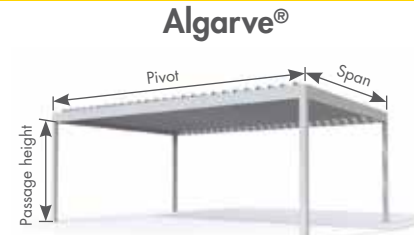

Technical info

Roof type	Retractable watertight, translucent, sun-protection screen	Rotatable aluminium blades	Rotatable aluminium blades
Dimensions			
Max. width/pivot	6000	6045	6100
Max. depth/span	6000	4000	4000
Max. passage height	2500	2800	2800
Joinable	Joinable to max. width of 12 m	Not joinable	Joinable to multiple parts
Min. slope	8°	no slope (0°)	no slope (0°)
Technical properties			
Integrated water drainage	standard (Incl. PVC drainage pipes in column)	standard	standard
Integrated cables	standard	not applicable	standard
Integrated motor	standard	not applicable	standard
Switch operation	not applicable	optional	not applicable
RTS operation	not applicable	standard	standard
io-homecontrol® operation	standard	not applicable	not applicable
Personalisation			
Triangle	optional	not applicable	not applicable
Integrated, vertical, windtight screens	optional	not applicable	optional
Sliding door Loggiawood® / Loggiascreen® 4fix	optional	not applicable	optional
Sliding glass panels	optional	not applicable	optional
Combination sliding glass panels + integrated windtight screens	optional	not applicable	optional
Sliding panel in Loggiawood® / Loggiascreen® 4fix	optional	not applicable	optional
Options			
Integrated LED lighting	optional	optional	optional
Beam® with Heat® & Sound®	optional	optional	optional